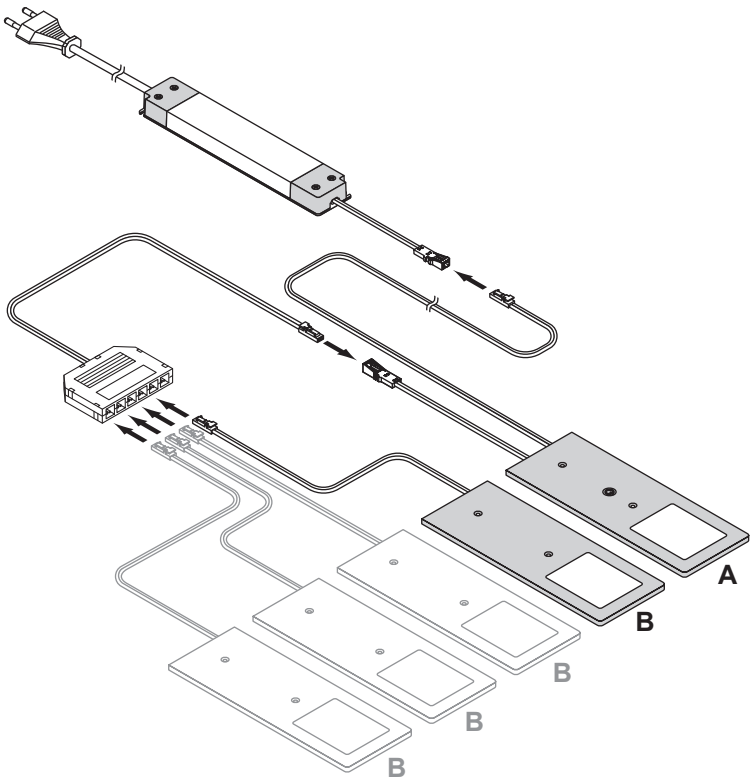

Planar L

DC 24 V

1

2

AN / AUS
ON / OFF

AN
ON

AUS
OFF

Dimmen
Dimming