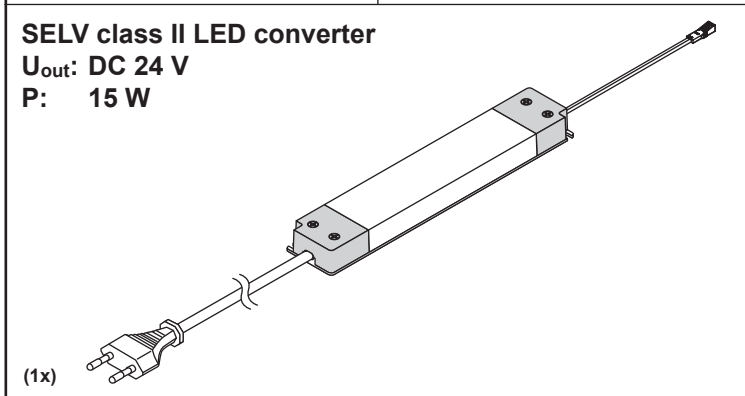

Planar L

DC 24 V

1

2

AN / AUS
ON / OFF

AN
ON

AUS
OFF

Dimmen
Dimming