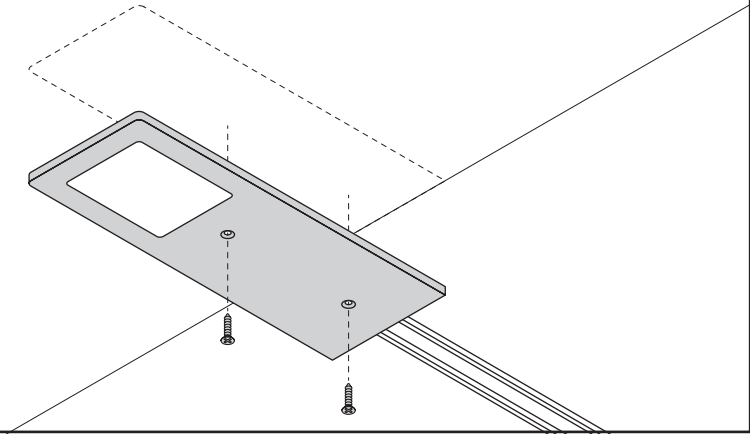

Planar L

DC 24 V

1

2

AN / AUS
ON / OFF

AN
ON

AUS
OFF

Dimmen
Dimming