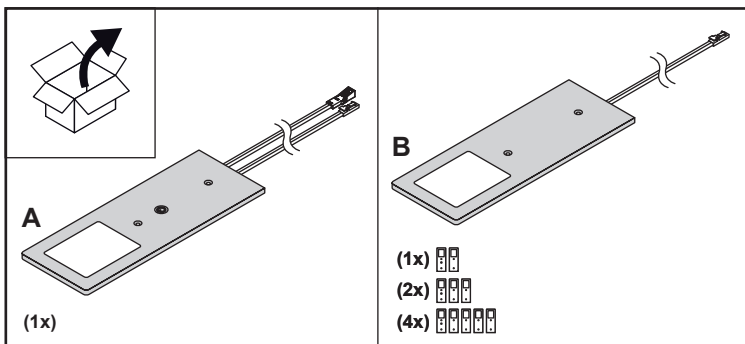

Planar L

DC 24 V

1

2

AN / AUS
ON / OFF

AN
ON

AUS
OFF

Dimmen
Dimming